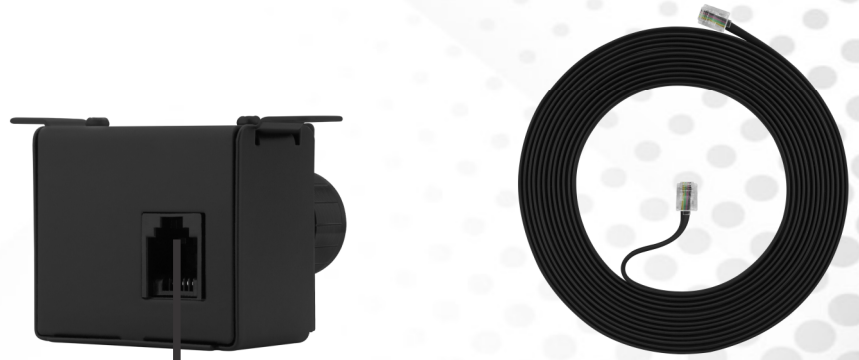

# MONITOR LEVEL REMOTE

The **Monitor Level Remote** is an accessory developed exclusively for Taramps products compatible with this technology. Its main purpose is to provide practical, real-time control of the amplifier's volume, and can be easily attached to the vehicle's dashboard to keep it within reach. In addition, It monitors and indicates the operating conditions of the amplifier through the integrated LEDs: On, Clip and Protection.

LED monitor cable

Head Unit

## Important informations

- Comes with a 5 meter cable with RJ12 Plug;
- Not compatible with products from other manufacturers;
- Compatible only with Taramps products that have the indication "MONITOR LEVEL REMOTE" on the main sticker and/or side of the amplifier;
- Not compatible with Taramps products with "Monitor" indication on the front side – If used with these products, only the Monitor will work (ON, CLIP and PROT), making the Level function unusable.

Compatible Taramps products: Smart 8, Smart 8 Bass, T12.000 Chipeo, The Big Boss 3 Bass, The Big Boss 5 Bass, The Big Boss 8 Bass e HD 3000. (manufactured from the year 2023). Products may undergo changes depending on revisions or releases.